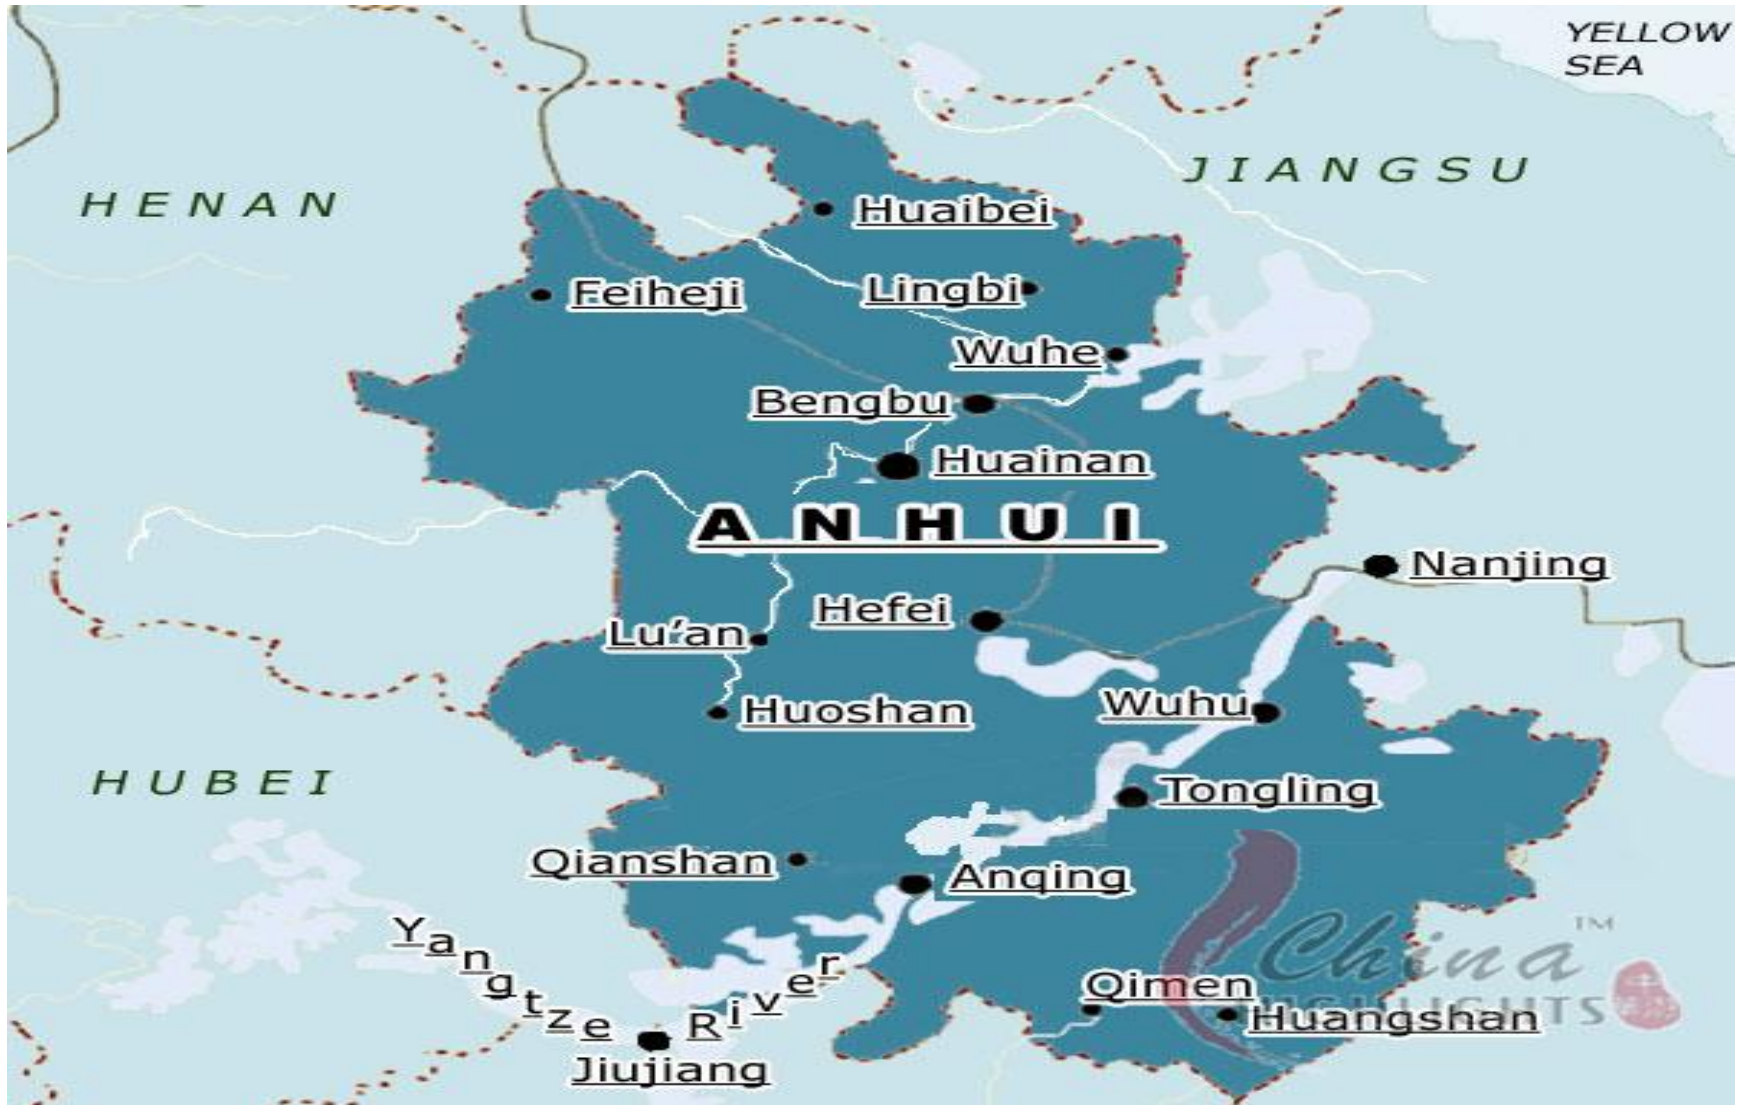

GEOGRAPHICAL SOURCES OF CHINESE PRODUCT: HONEY TYPES BY CHINESE PROVINCE

- Peter Martin, UK

Provinces of China

Hainan

Litchi sinensis & *Dimocarpus longan*

Lychee and Longan

Guangdong & Guangxi

Litchi sinensis & *Dimocarpus longan*

Lychee and Longan

Fujian

Litchi sinensis & Dimocarpus longan

Yunnan and Guizhou

Brassica napus & Mountain wild flower

Anhui

Brassica napus, *Astragalus sinicus* (diminishing) & *Citrus* spp. along Yangtze River

Jiangxi

Brassica napus, *Astragalus sinicus* & *Citrus* spp. along Yangtze River

Hubei

Brassica napus, *Astragalus sinicus*, *Vitex* & *Citrus* spp.

Hunan

Brassica napus, *Astragalus sinicus* & *Citrus* spp. along the Yangtze River

Shanxi Acacia, vitex, mountain flower & jujube

Henan Acacia, vitex, jujube & sesame, in south, rapeseed & milkvetch

Jiangsu In the north, rapeseed and milkvetch

SUMMARY - 2

- Anhui Rapeseed and milkvetch, also orange
 - Hubei Rapeseed, milkvetch and orange
 - Sichuan Rapeseed, milkvetch and orange
 - Hunan Rapeseed, milkvetch and orange
 - Jiangxi Rapeseed, milkvetch and orange
 - Yunnan Rapeseed and wild flower
 - Guizhou Rapeseed and wild flower
 - Fujian Lychee and Longan
 - Guangdong Lychee and Longan
 - Guangxi Lychee and Longan
 - Hainan Lychee and Longan
-
- THANK YOU FOR YOUR ATTENTION
 - ANY QUESTIONS?