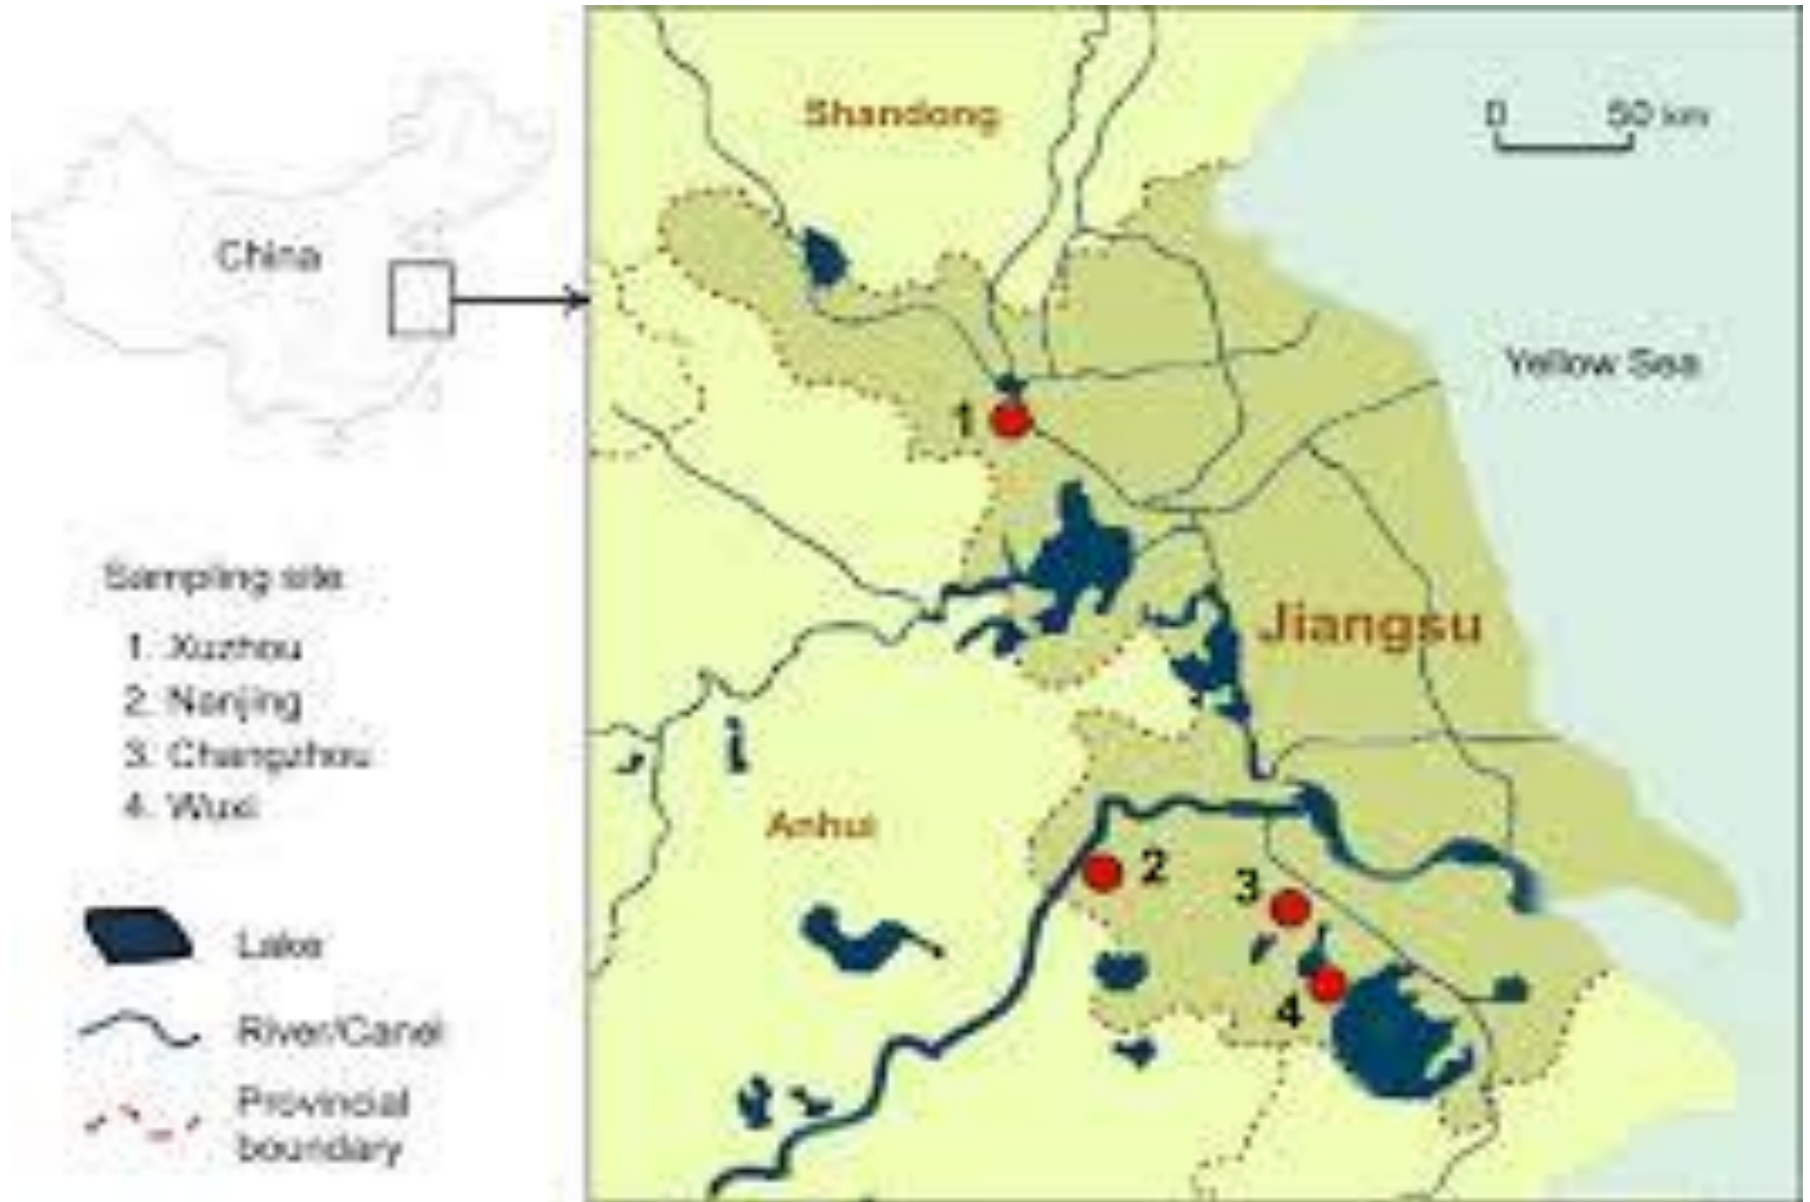

GEOGRAPHICAL SOURCES OF CHINESE PRODUCT: HONEY TYPES BY CHINESE PROVINCE

- Peter Martin, UK

Provinces of China

Hainan

Litchi sinensis & *Dimocarpus longan*

Lychee and Longan

Guangdong & Guangxi

Litchi sinensis & *Dimocarpus longan*

Jiangxi

Brassica napus, *Astragalus sinicus* & *Citrus* spp. along Yangtze River

Hubei

Brassica napus, *Astragalus sinicus*, *Vitex* & *Citrus* spp.

Hunan

Brassica napus, *Astragalus sinicus* & *Citrus* spp. along the Yangtze River

Sichuan

Brassica napus, *Astragalus sinicus* & *Citrus* spp. along the Yangtze River

Jiangsu

Brassica napus & *Astragalus sinicus* (diminishing) in the south

Henan (or Honan)

Robinia, *Vitex* (14 spp.), *Ziziphus*, *Sesamum indicum*, rapeseed & milkvetch in south

Shanxi Acacia, vitex, mountain flower & jujube

Henan Acacia, vitex, jujube & sesame, in south, rapeseed & milkvetch

Jiangsu In the north, rapeseed and milkvetch

SUMMARY - 2

- Anhui Rapeseed and milkvetch, also orange
 - Hubei Rapeseed, milkvetch and orange
 - Sichuan Rapeseed, milkvetch and orange
 - Hunan Rapeseed, milkvetch and orange
 - Jiangxi Rapeseed, milkvetch and orange
 - Yunnan Rapeseed and wild flower
 - Guizhou Rapeseed and wild flower
 - Fujian Lychee and Longan
 - Guangdong Lychee and Longan
 - Guangxi Lychee and Longan
 - Hainan Lychee and Longan
-
- THANK YOU FOR YOUR ATTENTION
 - ANY QUESTIONS?